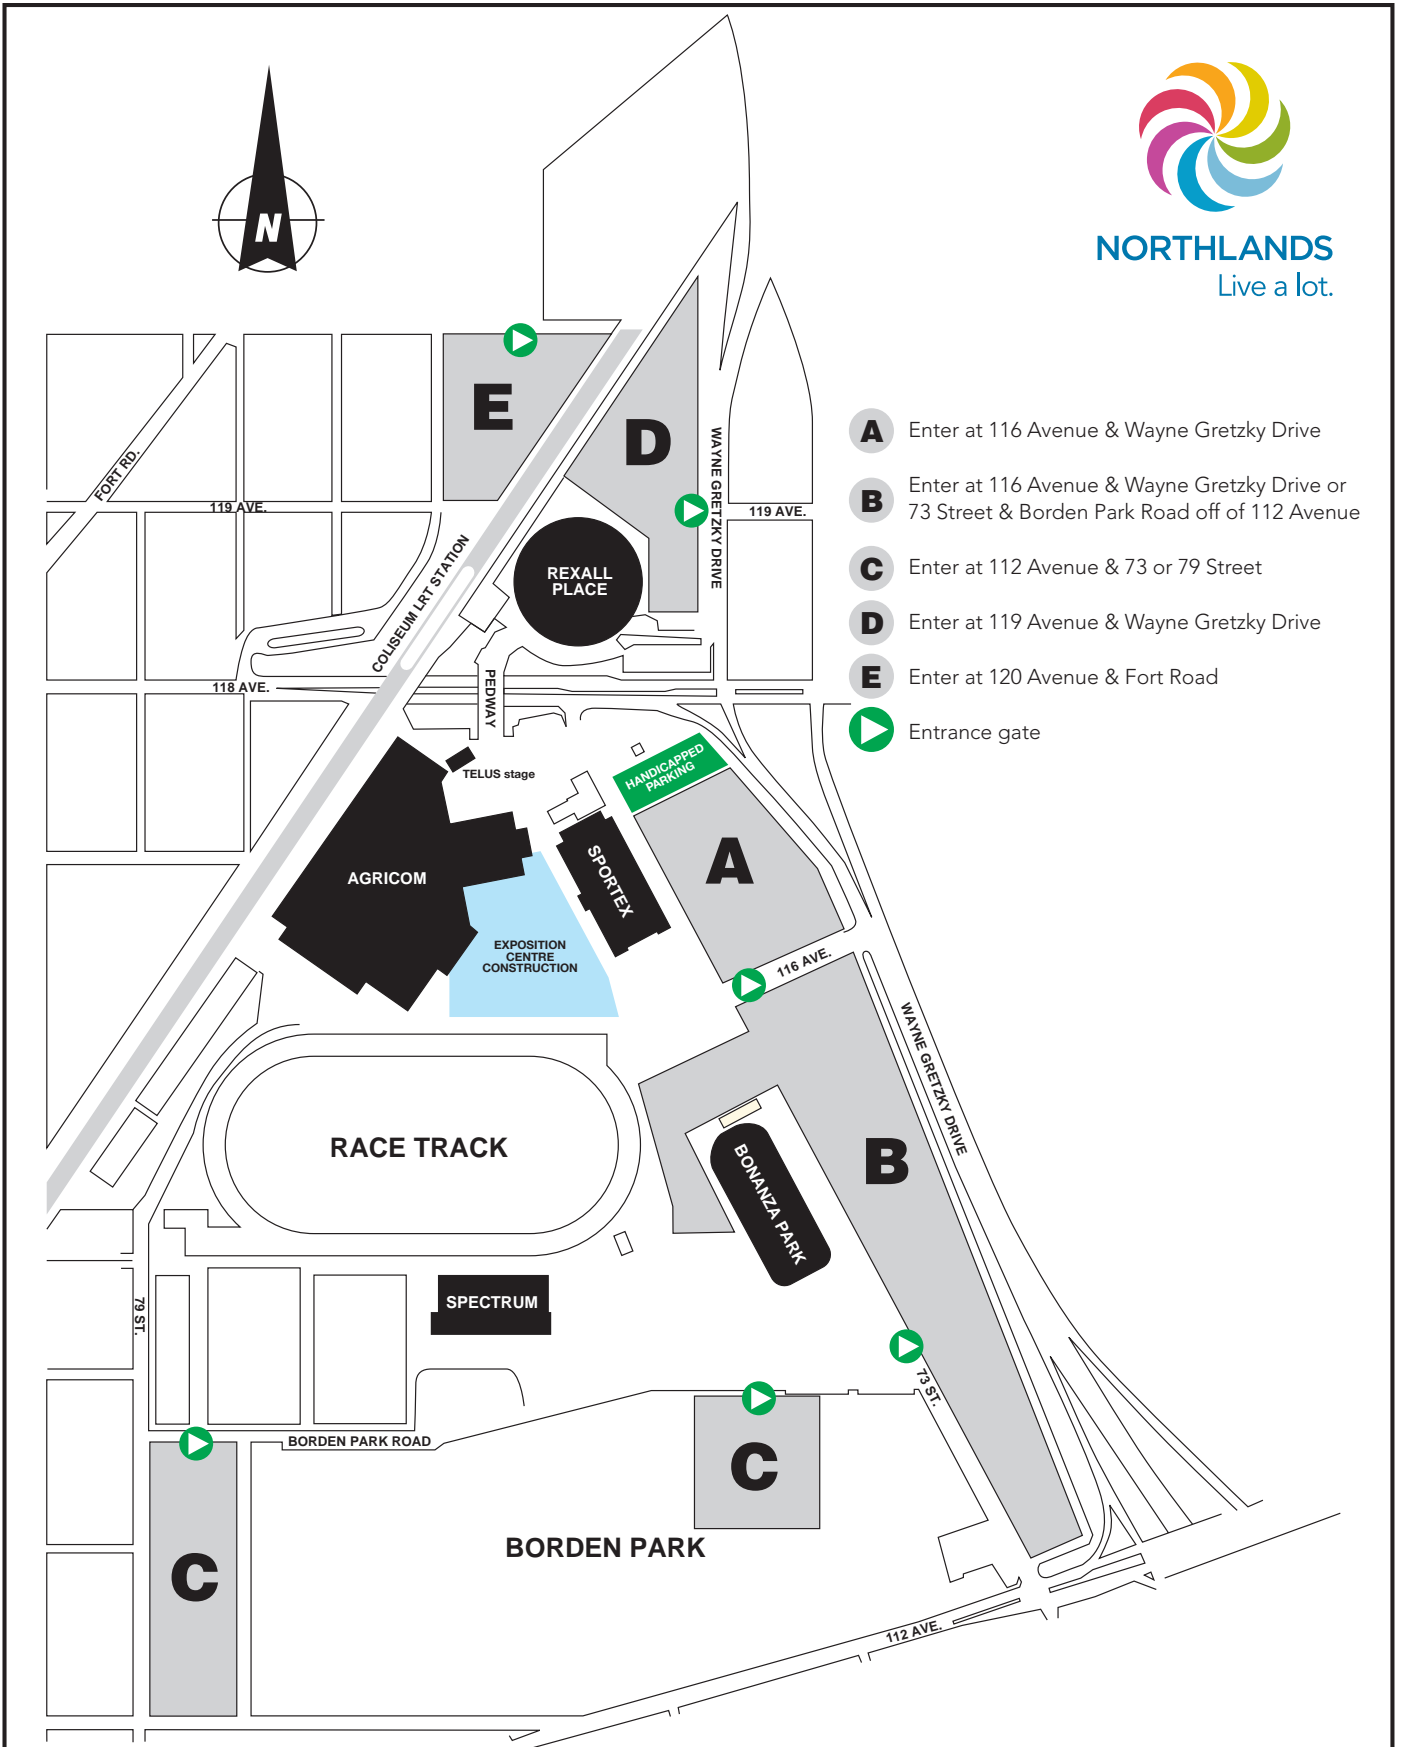

NORTHLANDS
Live a lot.

- A** Enter at 116 Avenue & Wayne Gretzky Drive
- B** Enter at 116 Avenue & Wayne Gretzky Drive or 73 Street & Borden Park Road off of 112 Avenue
- C** Enter at 112 Avenue & 73 or 79 Street
- D** Enter at 119 Avenue & Wayne Gretzky Drive
- E** Enter at 120 Avenue & Fort Road
-  Entrance gate

Surrounding Area

Provincial Roadways

Alberta within North America